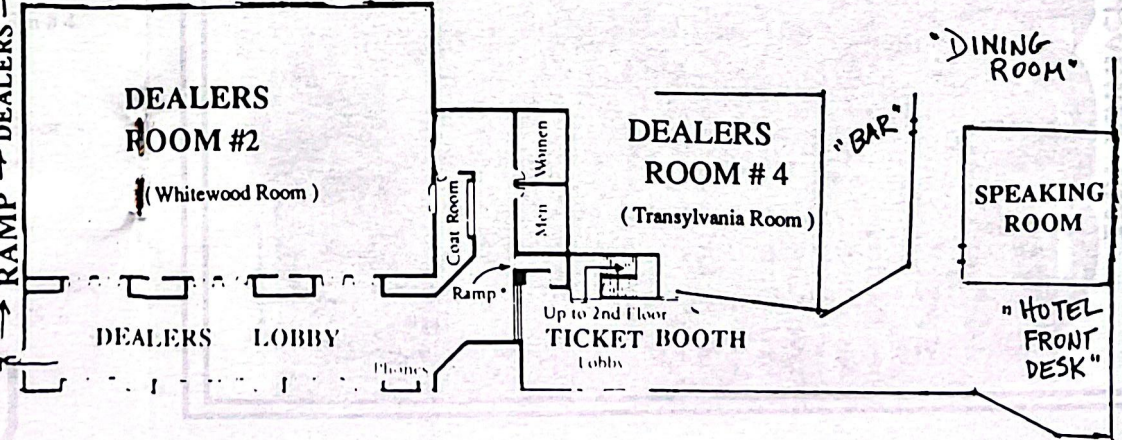

**RIVERSIDE #6**  
GUEST STARS

**RIVERSIDE #9**

**RIVERSIDE #7**  
Special Guest Star  
"MICHELLE BAUER"

**CAROLINE MUNRO & KEVIN McCARTHY Signing Room**

## SECOND FLOOR EXHIBIT AREA

CHILLER THEATRE MAGAZINE PRESENTS  
**CHILLER THEATRE  
TOY, MODEL & FILM  
EXPO**