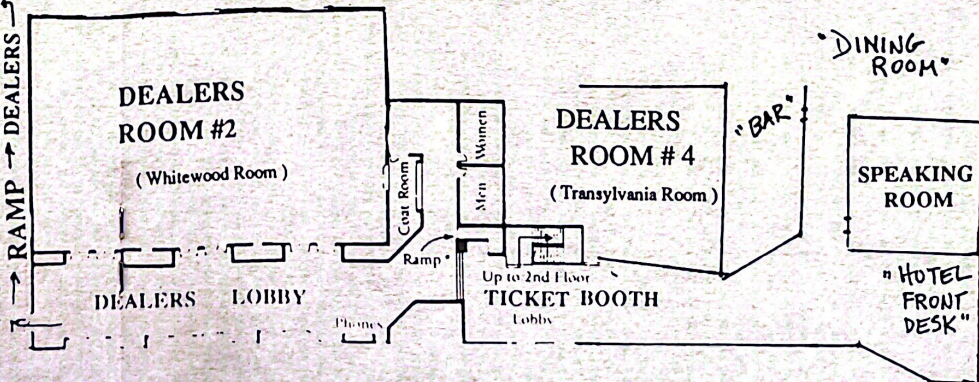

CHILLER THEATRE MAGAZINE PRESENTS CHILLER THEATRE TOY, MODEL & FILM EXPO