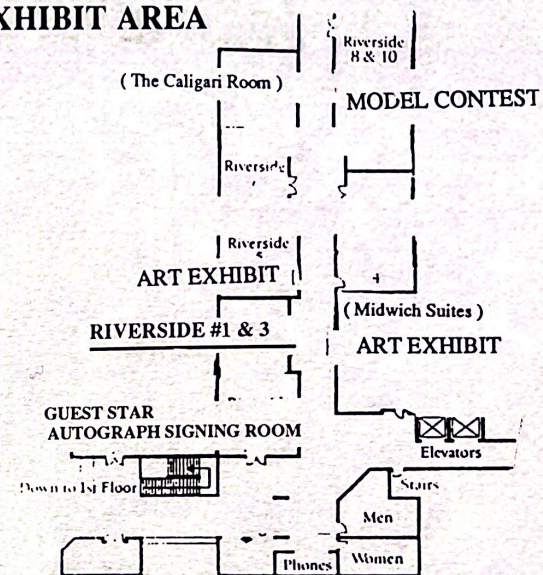

RIVERSIDE #5

GUEST STARS

RIVERSIDE #8 & 10

GUESTS

RIVERSIDE #6

GUEST STARS

RIVERSIDE #9

GUEST STARS

RIVERSIDE #7

MODEL & ART CONTEST

SECOND FLOOR EXHIBIT AREA

MODEL CUSTOMIZING CONTEST ART CONTEST

SPONSORED BY ALTERNATIVE IMAGES
SATURDAY: 10:00 a.m. to 5:00 p.m.
(RIVERSIDE SUITE #7 2nd floor)

MODEL CONTEST WINNERS & AWARDS
TO BE ANNOUNCED & PRESENTED ON
SATURDAY AFTERNOON AT 6:00 IN THE
IN THE MAIN SPEAKING ROOM.....