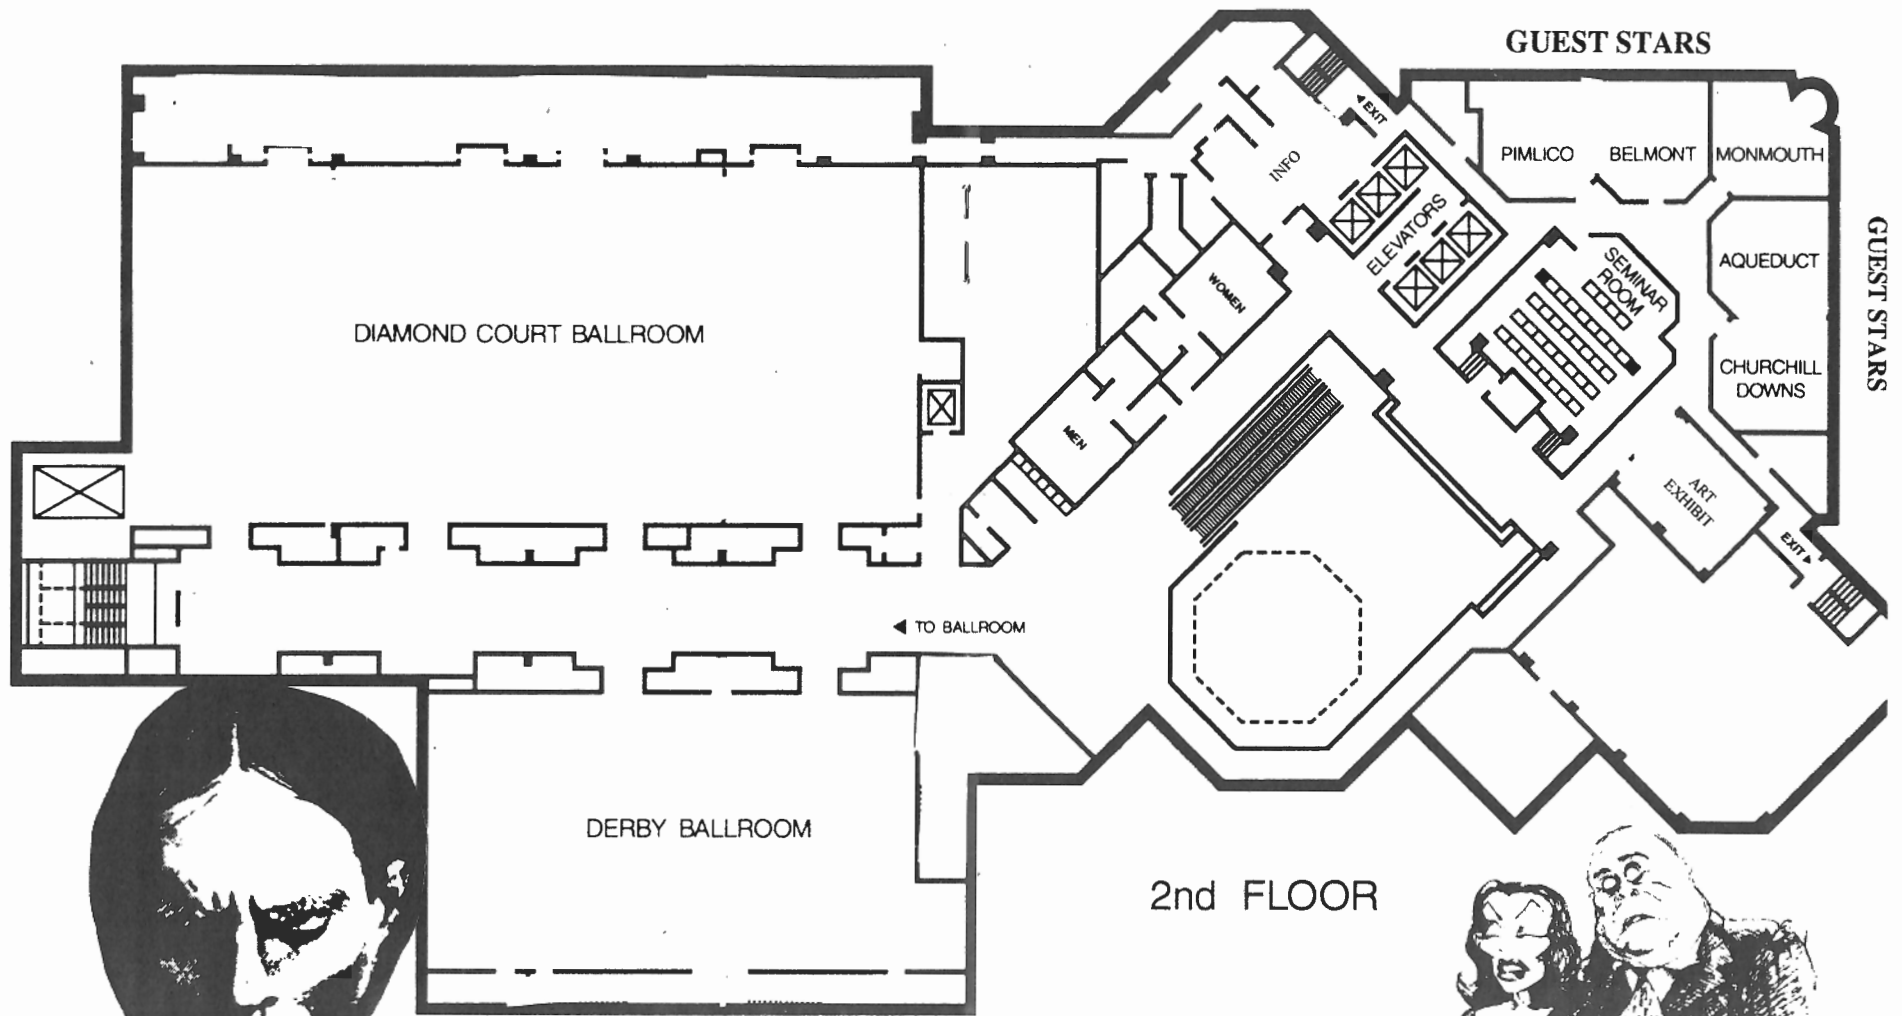

2nd FLOOR

GUEST STARS

HALLOWEEN 1999

CHILLER THEATRE

GUEST STARS
TENT
LOCATED
OUTSIDE
SPORTS BAR ON
FIRST FLOOR