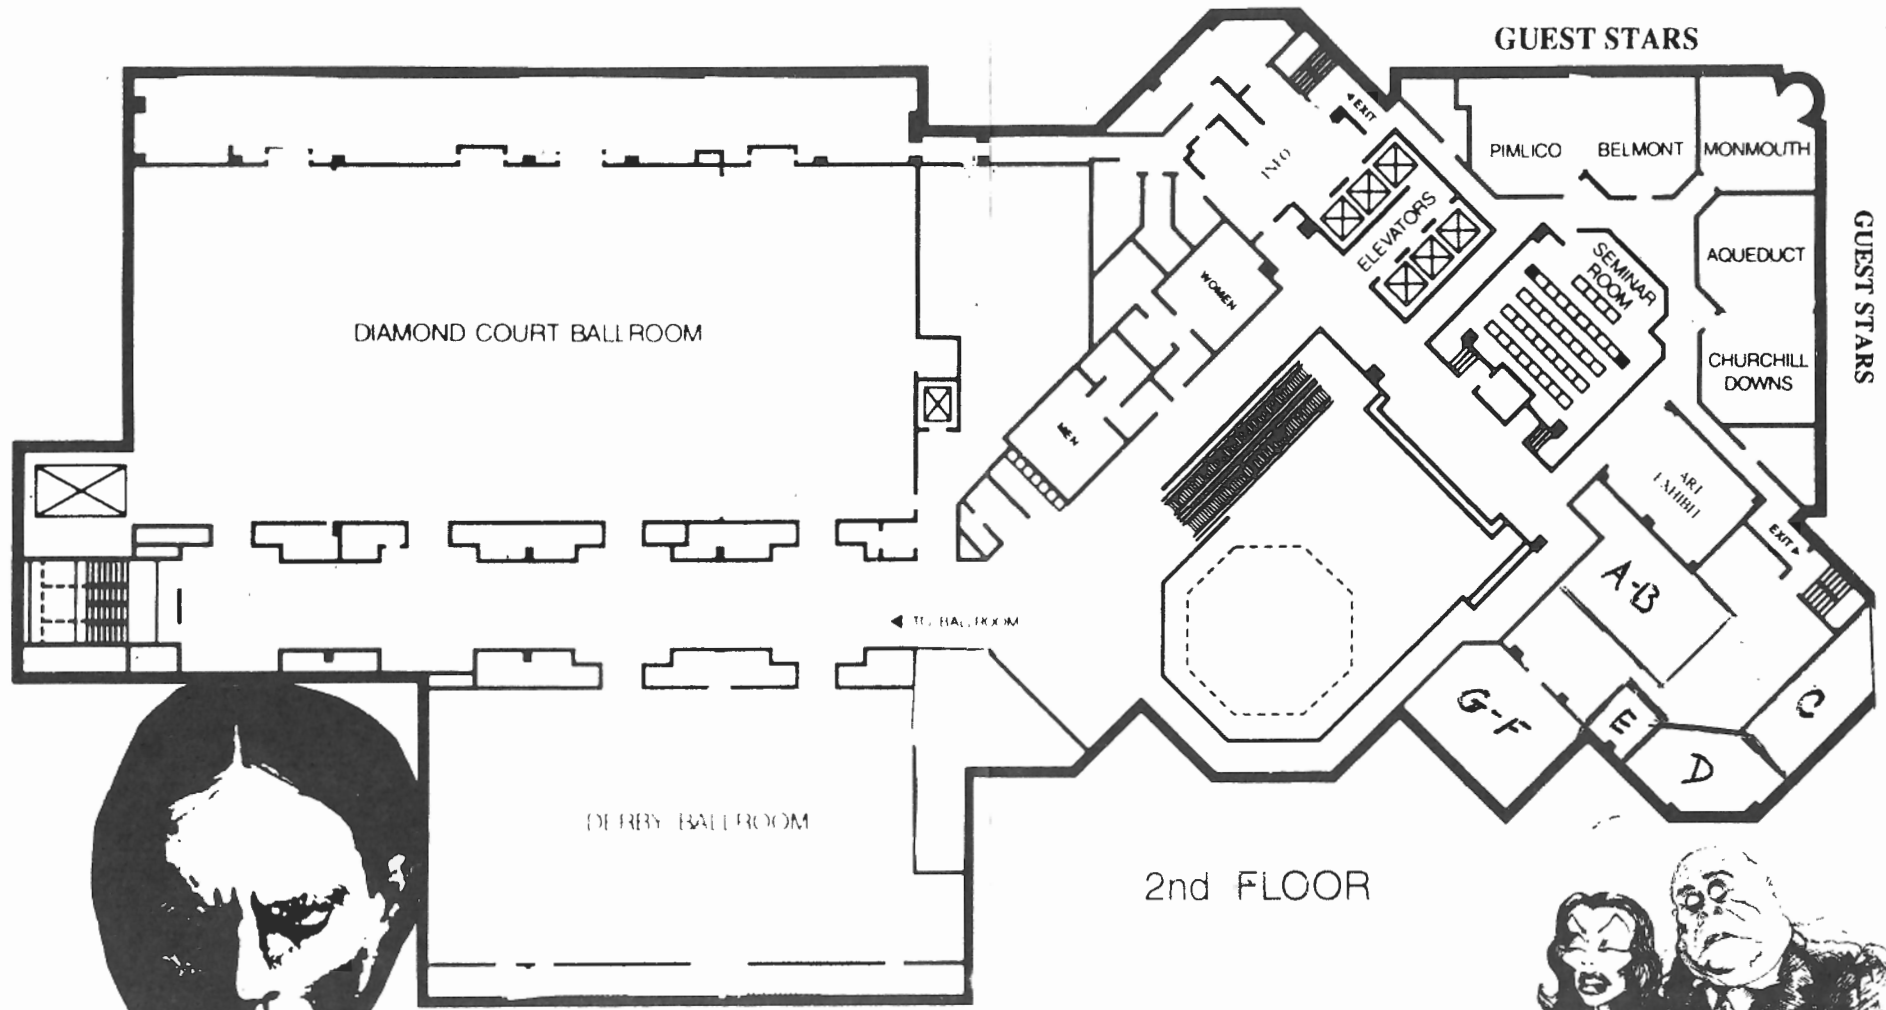

HALLOWEEN 2002

CHILLER Theatre®