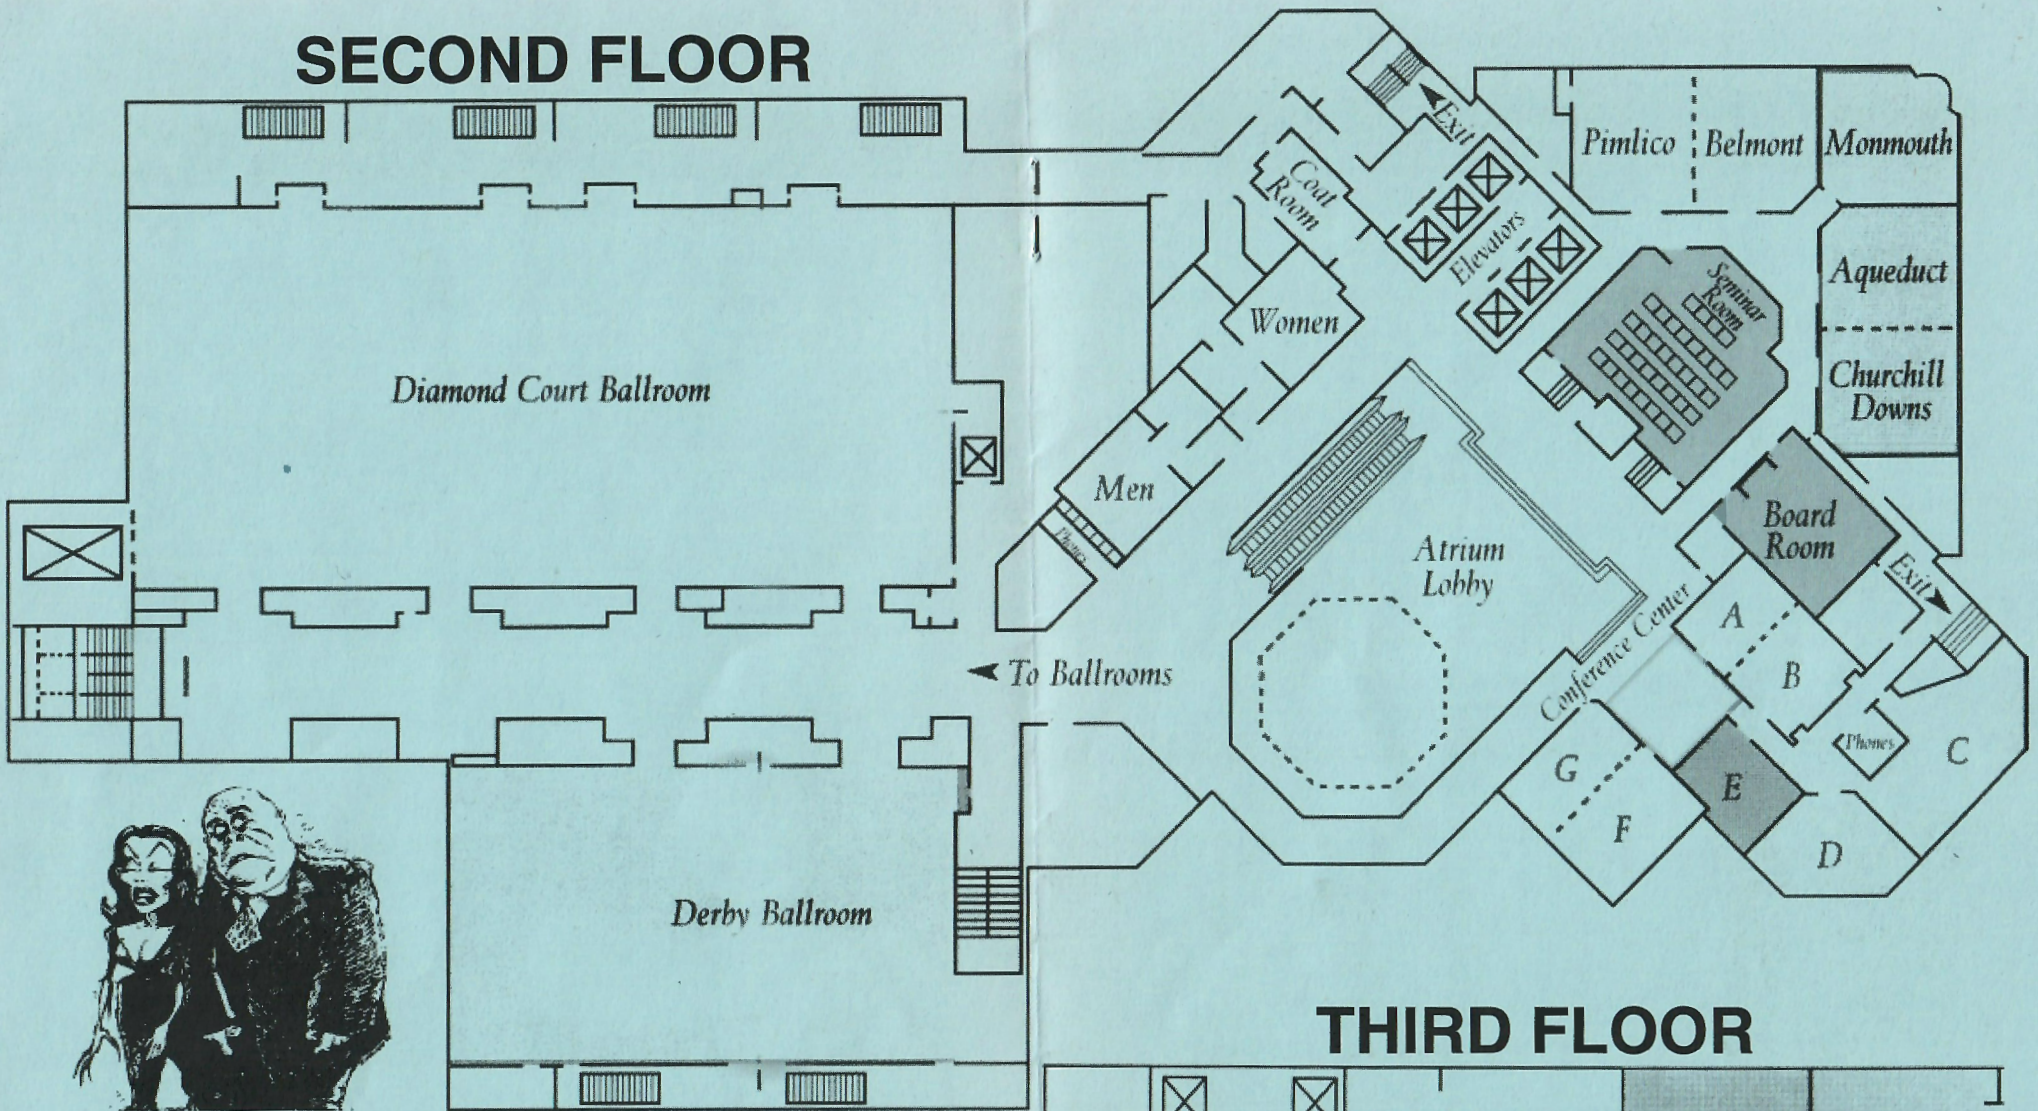

SECOND FLOOR