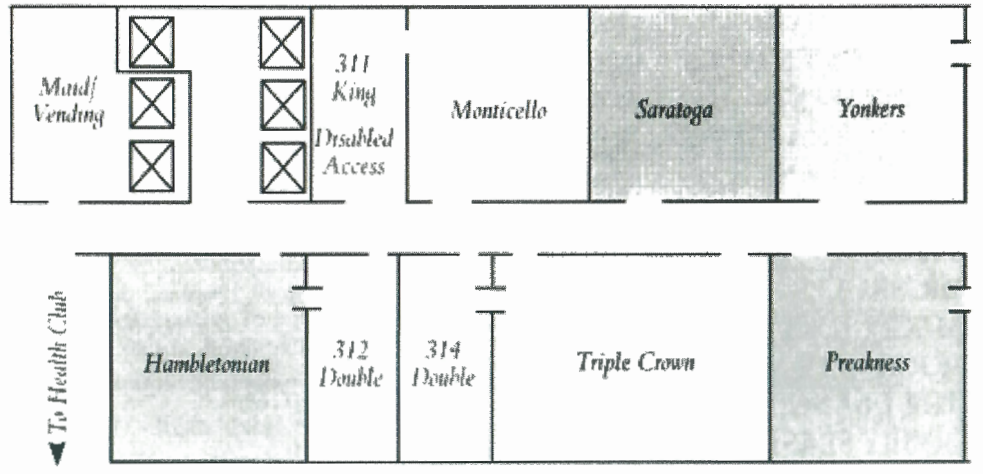

THIRD FLOOR

CHILLER Theatre

HALLOWEEN 2003

THE CHILLER AUCTION
SUNDAY 1:00 MAIN SEMINAR ROOM (2nd floor)