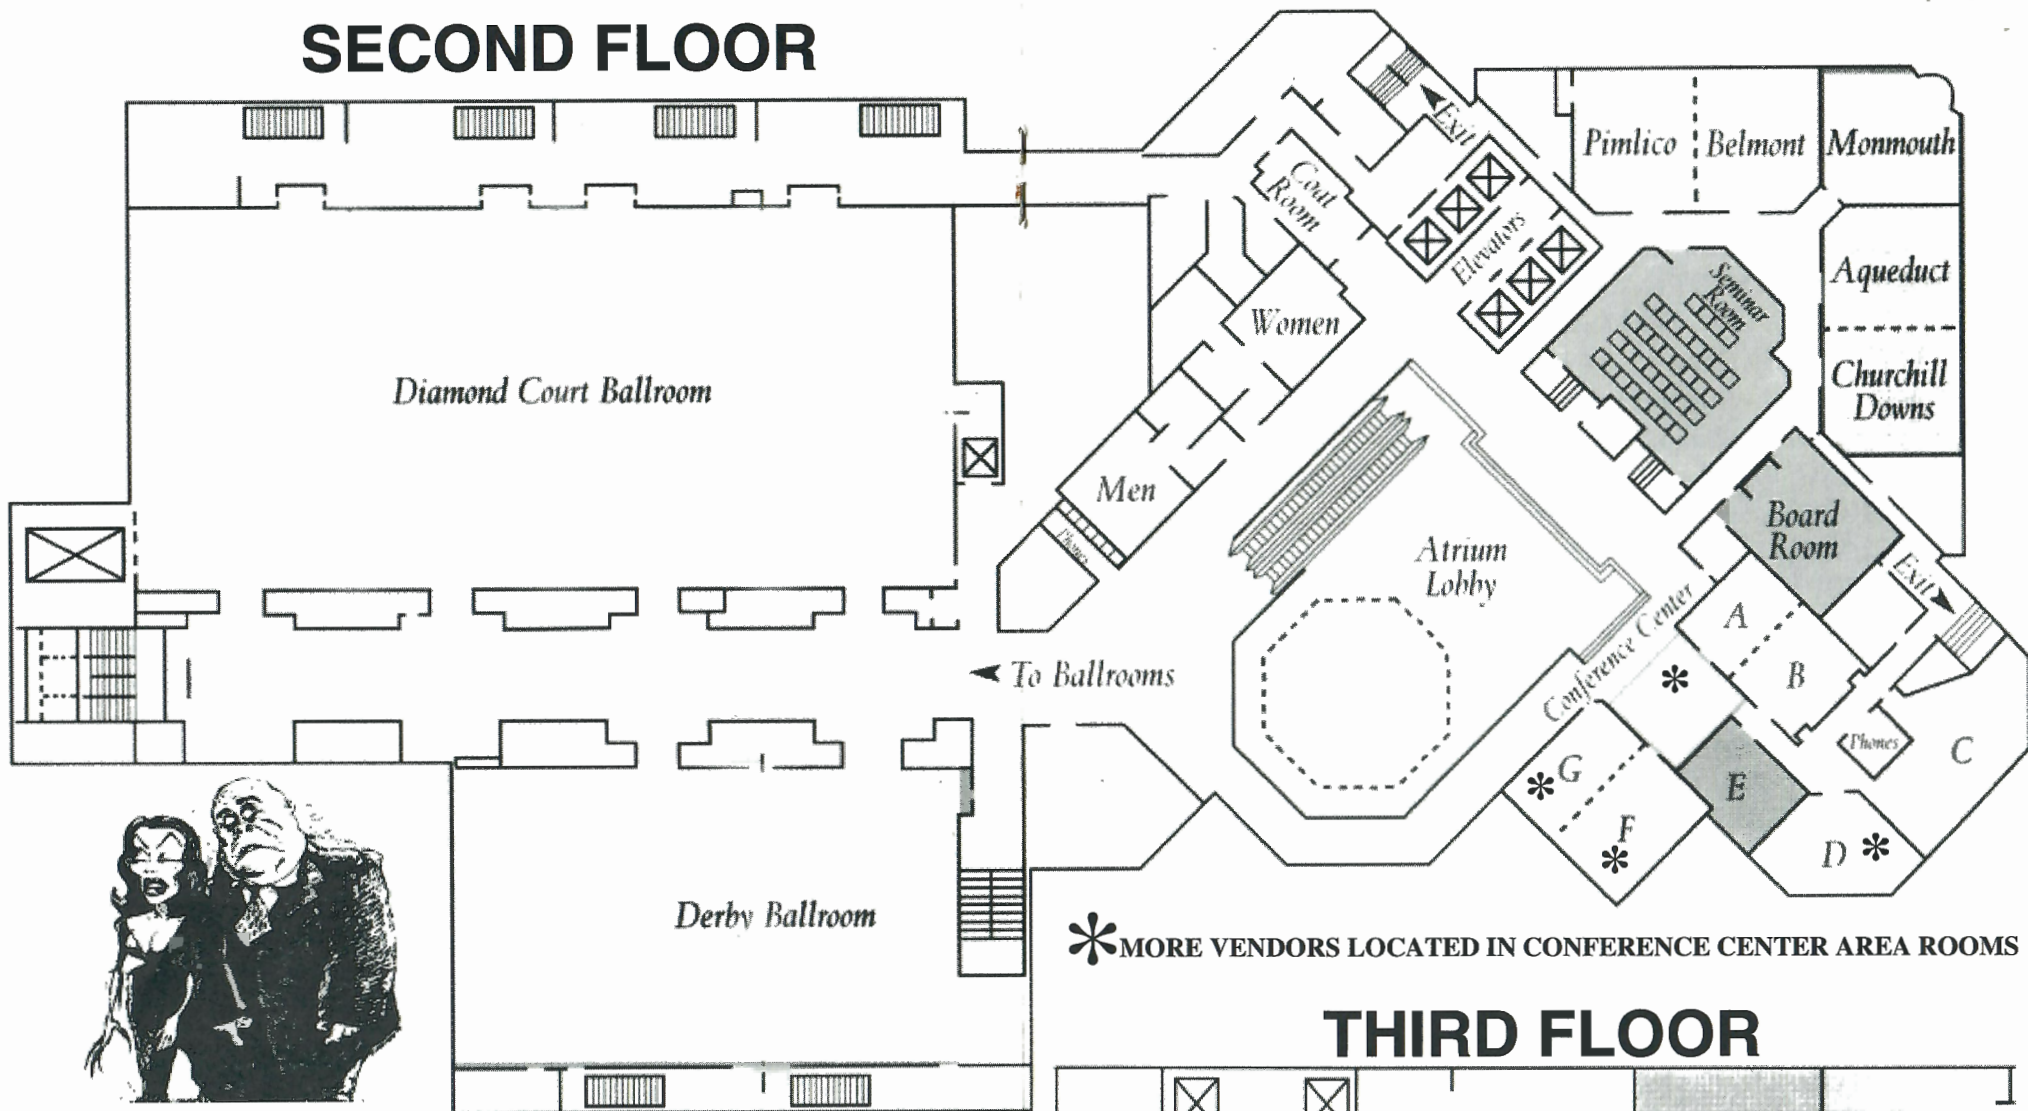

SECOND FLOOR

* MORE VENDORS LOCATED IN CONFERENCE CENTER AREA ROOMS