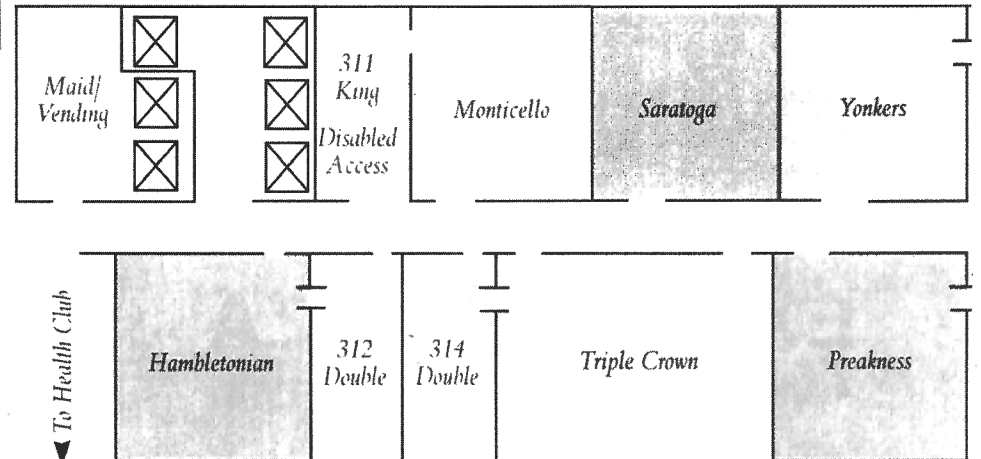

THIRD FLOOR

CHILLER THEATRE

HALLOWEEN 2004