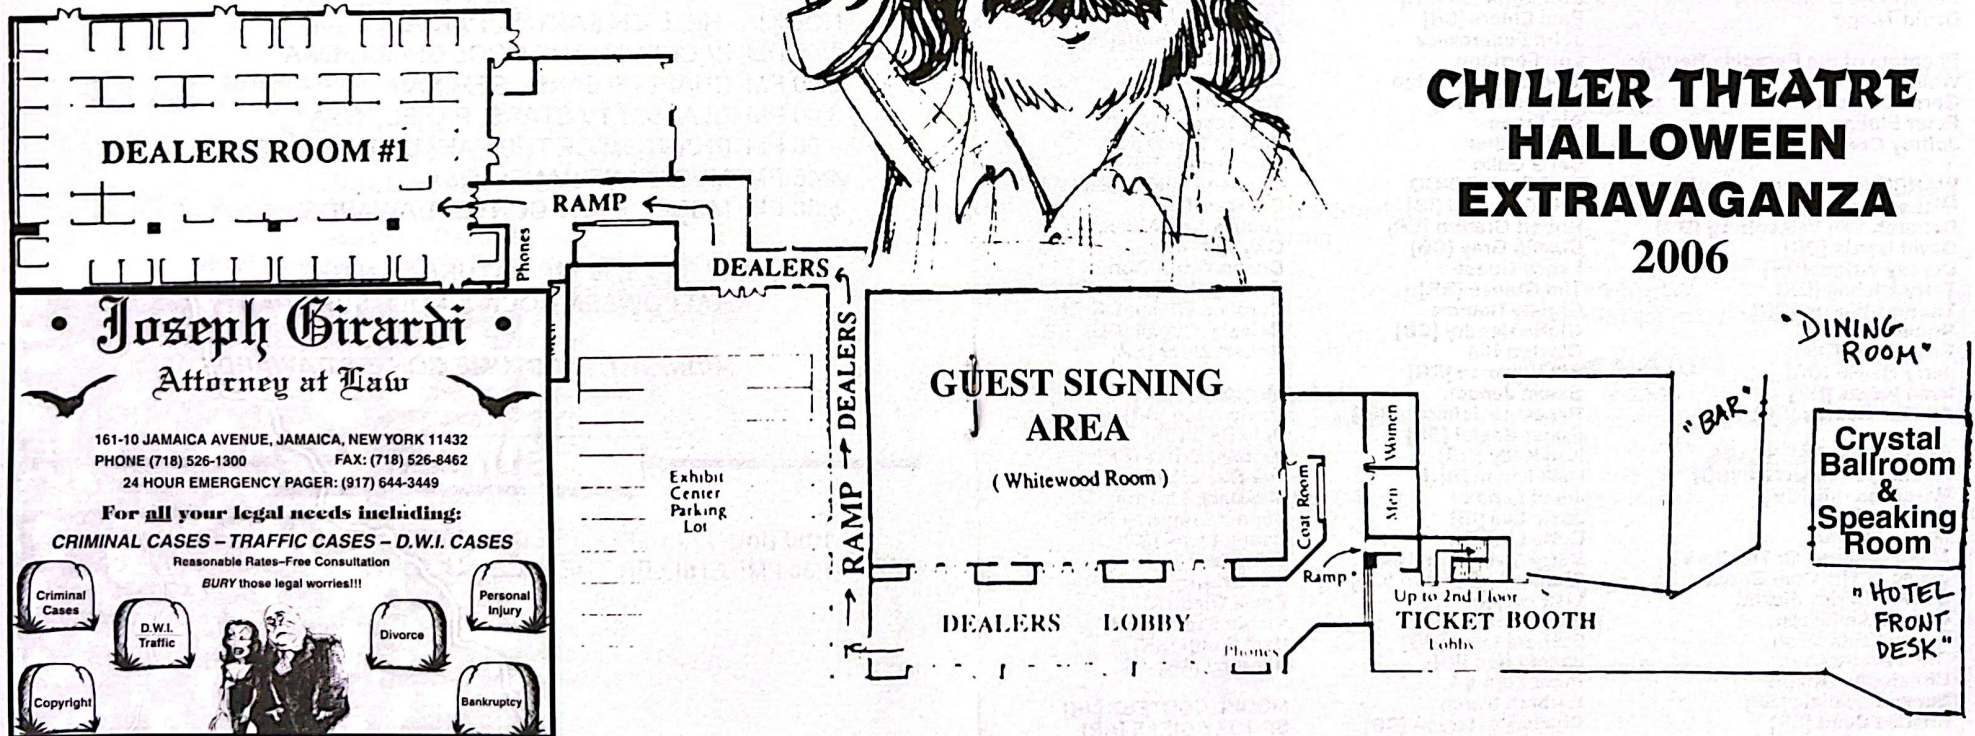

SUNDAY

1:00 pm: ZACHERLE THE COOL GHOUL Q&A

1:30 pm: CHILLER THEATRE AUCTION

ATTENTION:

PLEASE NOTE: THE MAIN SPEAKING BALLROOM IS NOW LOCATED ON THE LEFT SIDE OF THE FIRST FLOOR LOBBY BY THE RESTAURANT & BAR
(To the LEFT of Starbucks)

We'll be back here for the
CHILLER
DEAD OF WINTER EXTRAVAGANZA
Jan 26, 27, 28 2007

THE CHILLER AUCTION
SUNDAY 1:30PM in the Main Speaking Room

SECOND FLOOR EXHIBIT AREA

CHILLER THEATRE HALLOWEEN EXTRAVAGANZA 2006