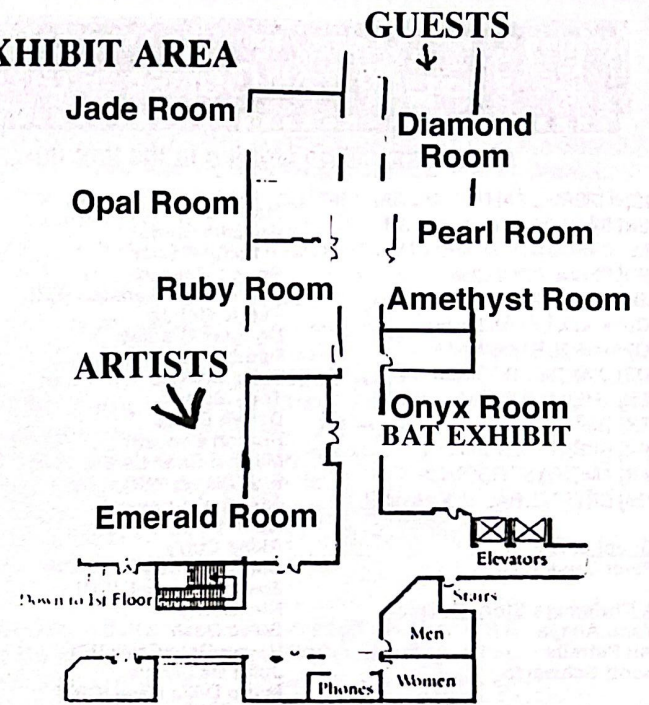

ATTENTION:

PLEASE NOTE: THE MAIN SPEAKING BALLROOM IS NOW LOCATED ON THE LEFT SIDE OF THE FIRST FLOOR LOBBY BY THE RESTAURANT & BAR
(To the LEFT of Starbucks)

We'll be back here for the
CHILLER
DEAD OF WINTER EXTRAVAGANZA
Jan 26, 27, 28 2007

THE CHILLER AUCTION
SUNDAY 1:30PM in the Main Speaking Room

SECOND FLOOR EXHIBIT AREA