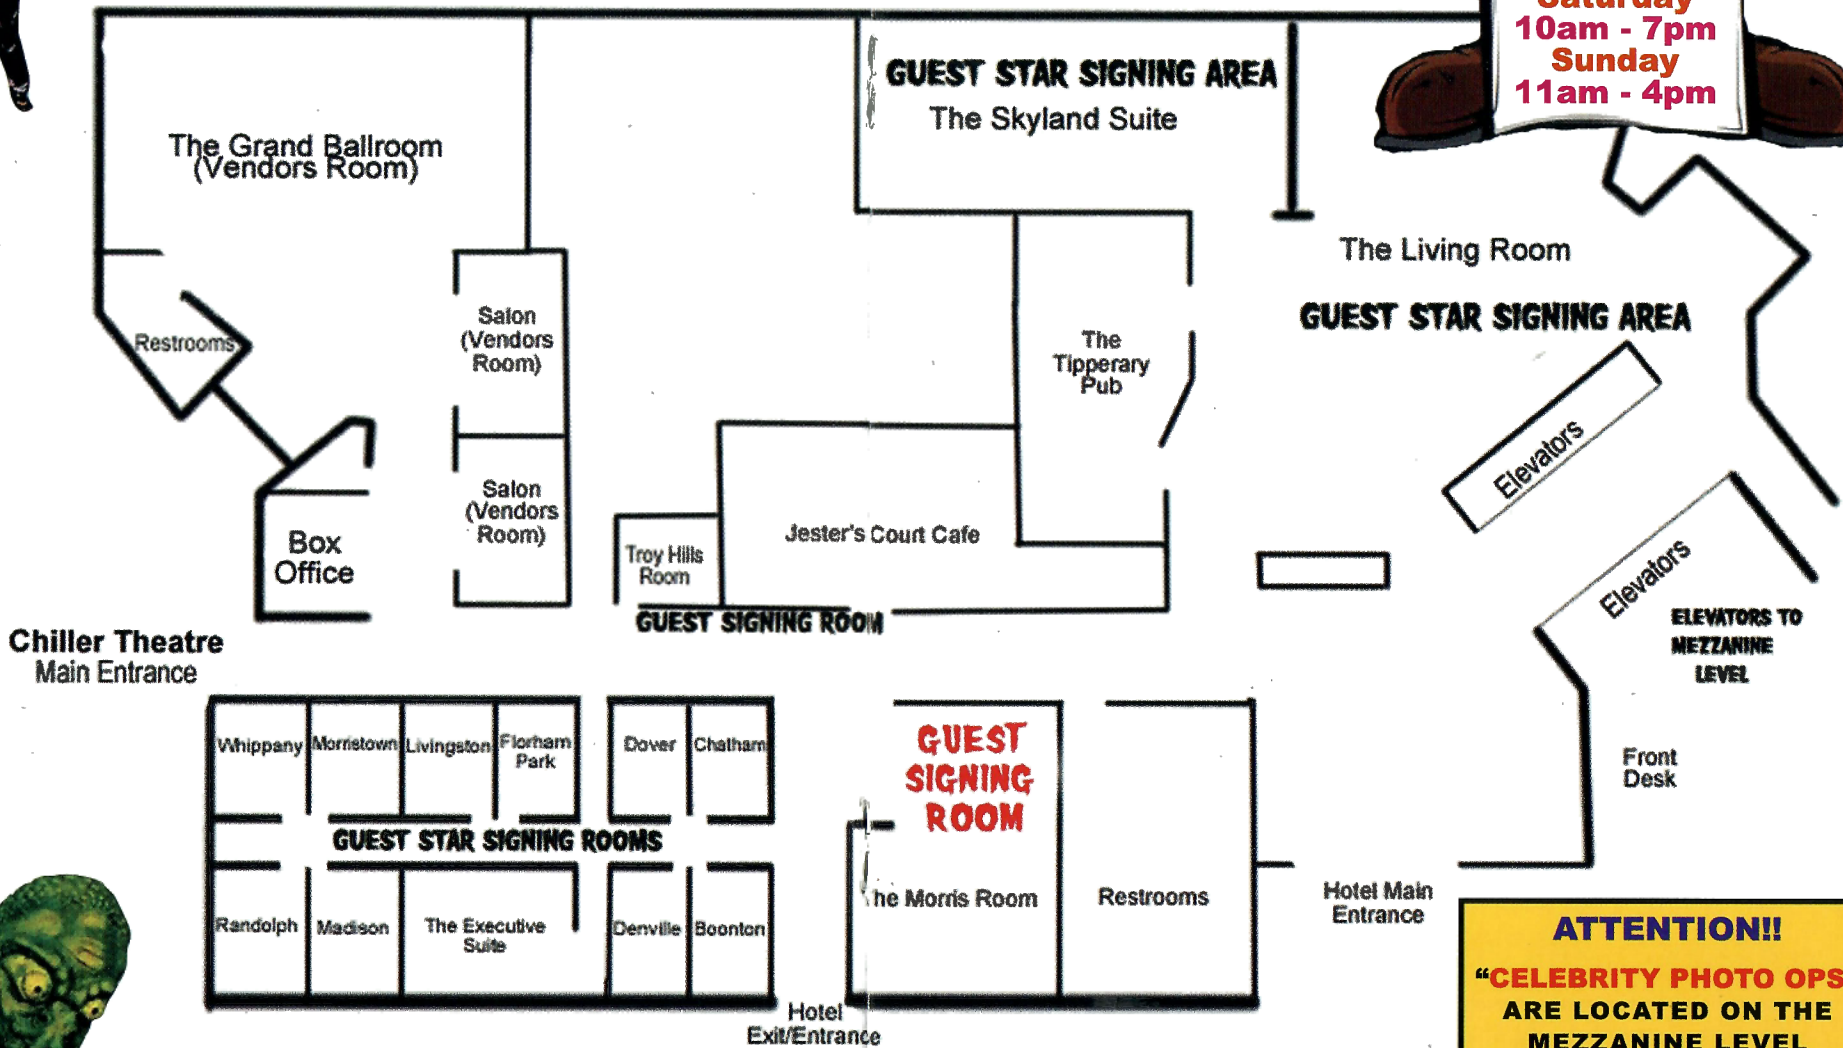

Greg Valentine

TITO SANTANA

RAY APOLLO

CHILLER THEATRE EXPO

Times
Friday
 6pm - 11pm
Saturday
 10am - 7pm
Sunday
 11am - 4pm

ATTENTION!!
"CELEBRITY PHOTO OPS"
ARE LOCATED ON THE
MEZZANINE LEVEL
ROOMS #189 & #190"
PHOTO OP REGISTRATION ON
MEZZANINE LEVEL ROOM 179