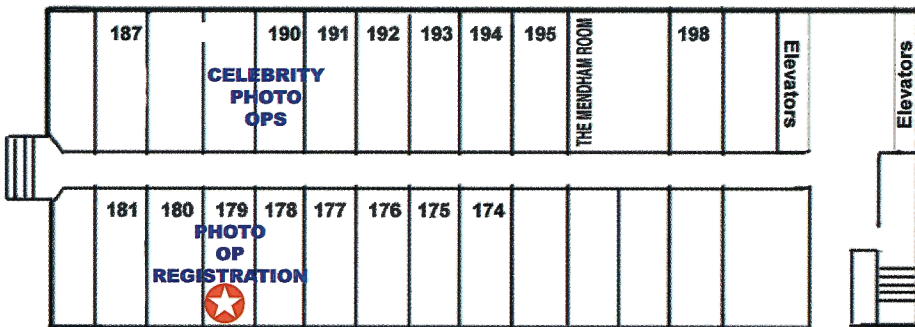

THE RIP CHORDS
WWW.THERIPCHORDS.NET

MEZZANINE LEVEL

(TAKE ELEVATOR & PRESS "M")

CHESTER ROOM (178): Guest Speaking Room / Film Room

ROOM #174 6N MEZZANINE LEVEL

MEZZANINE LEVEL

**ELEVATORS TO THE MEZZANINE LEVEL
ARE LOCATED JUST PAST THE HOTEL'S
FRONT DESK!**