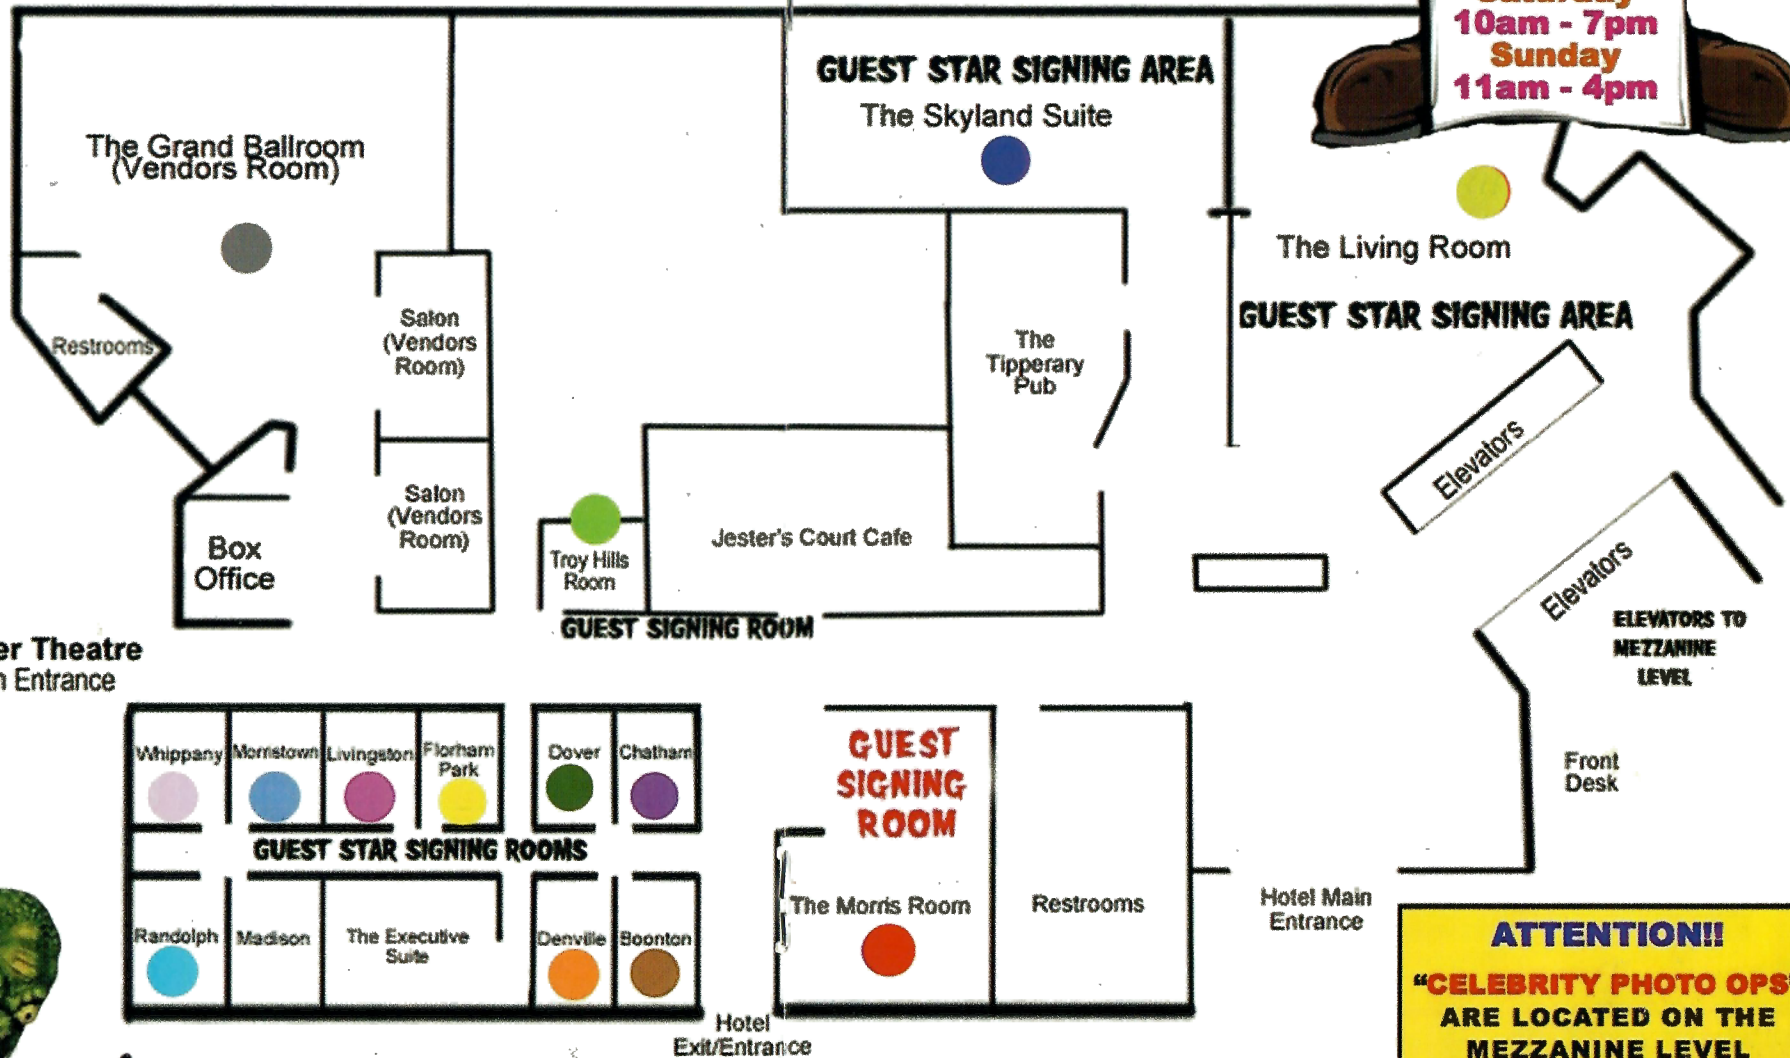

LIVINGSTON ROOM

DENVILLE ROOM

BOONTON ROOM

TROY HILLS ROOM

FLORHAM PARK ROOM

CHATHAM ROOM

DOVER ROOM

CHILLER THEATRE EXPO

Times
Friday
6pm - 11pm
Saturday
10am - 7pm
Sunday
11am - 4pm

Chiller Theatre
Main Entrance

ATTENTION!!
"CELEBRITY PHOTO OPS"
ARE LOCATED ON THE
MEZZANINE LEVEL
ROOMS #189 & #190"
**PHOTO OP REGISTRATION ON
MEZZANINE LEVEL ROOM 179**